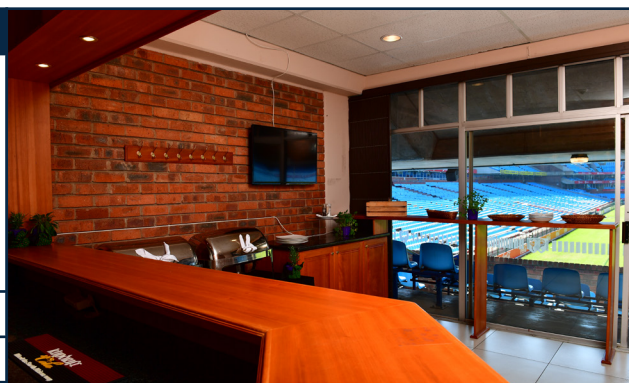

BULLETTJIE SUITE

The ideal venue for birthday parties! With seating for up to 40 guests, this viewing suite offers the perfect setting for your celebration, complete with a visit from the our famous Bulletjie. Bring your own party packs and cake to personalize your event. Customizable hospitality packages are available on game days, and the suite can be rented for R5 000 on non-game days. Size: 19 squares

Game Day	Customizable hospitality packages
Non-Game Day	R5 000